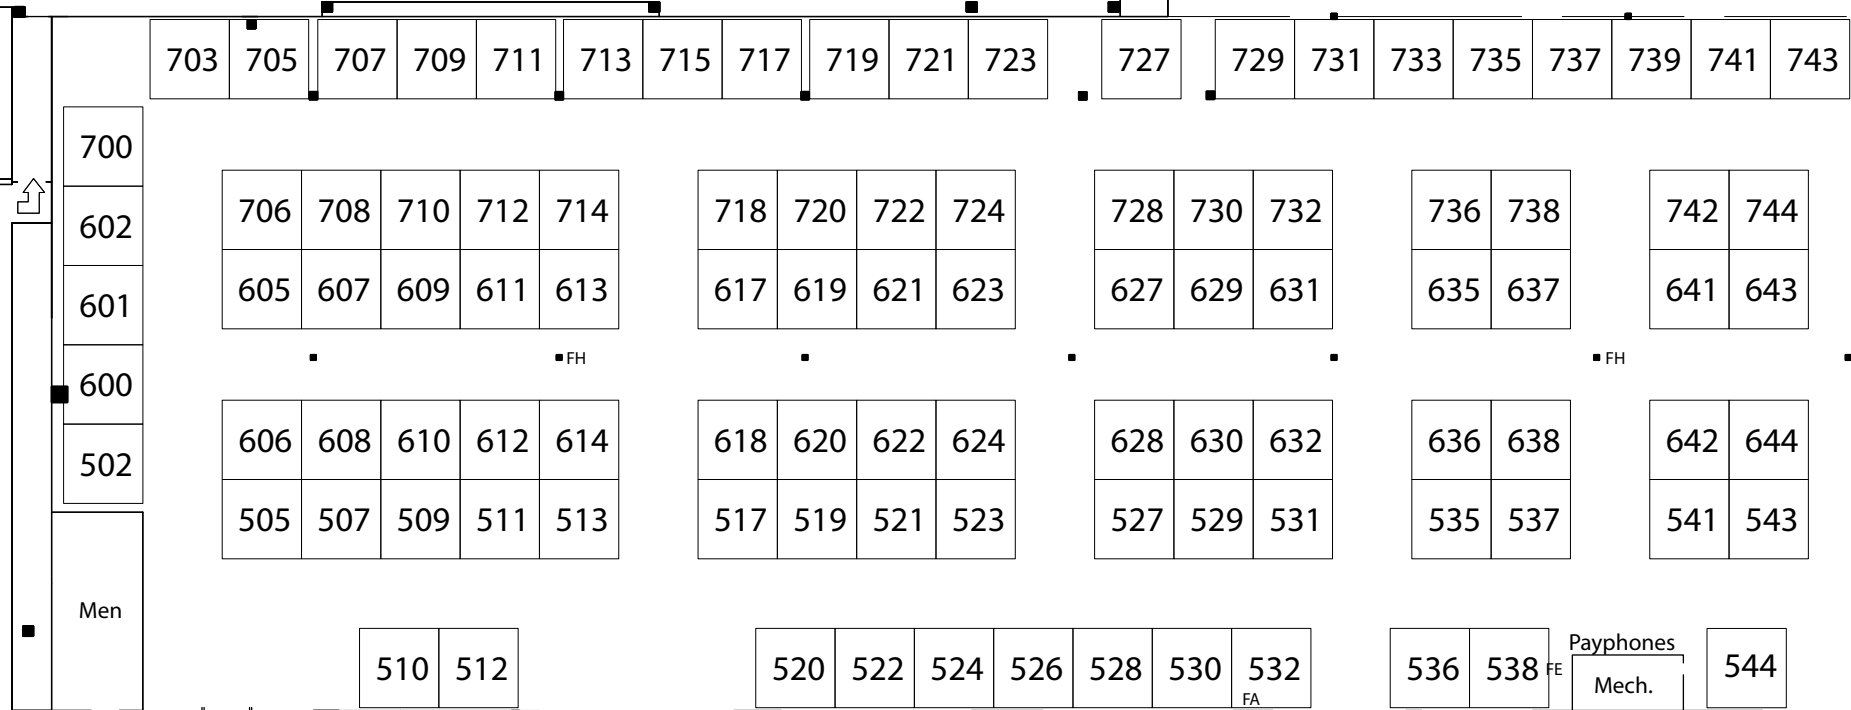

MAIN LOBBY

ENTRANCE

NATIONAL PIZZA & PASTA SHOW
 AUGUST 22 - 23, 2023
 WWW.NATIONALPIZZASHOW.COM
 DONALD E. STEPHENS CONVENTION CENTER
 HALLS B - D

RES Service Center

EP,FE,FH