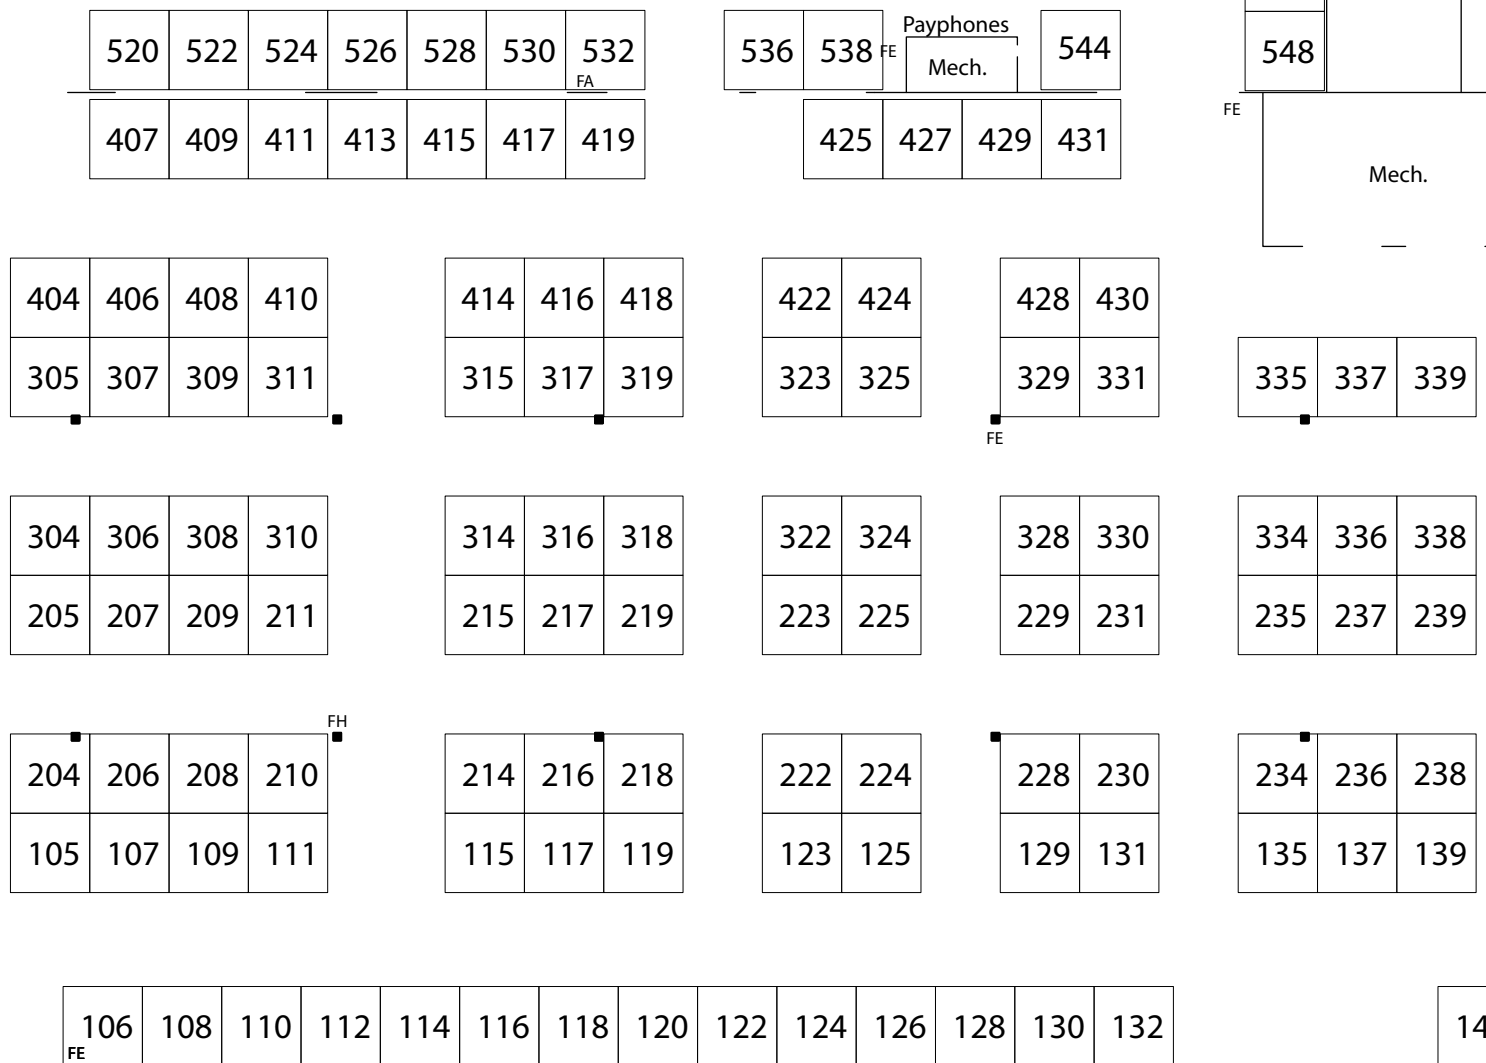

MAIN LOBBY

ENTRANCE

NATIONAL PIZZA & PASTA SHOW
 AUGUST 22 - 23, 2023
 WWW.NATIONALPIZZASHOW.COM
 DONALD E. STEPHENS CONVENTION CENTER
 HALLS B - D

RES Service Center

EP,FE,FH