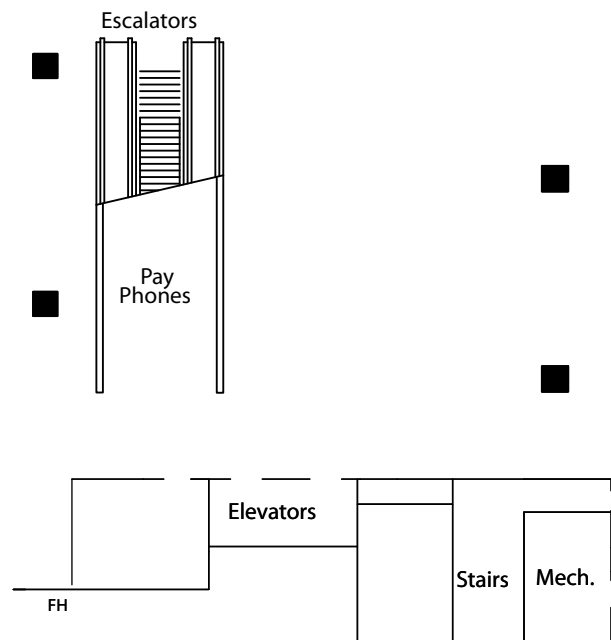

MAIN LOBBY

ENTRANCE

NATIONAL PIZZA & PASTA SHOW
 AUGUST 22 - 23, 2023
 WWW.NATIONALPIZZASHOW.COM
 DONALD E. STEPHENS CONVENTION CENTER
 HALLS B - D

RES Service Center

EP,FE,FH